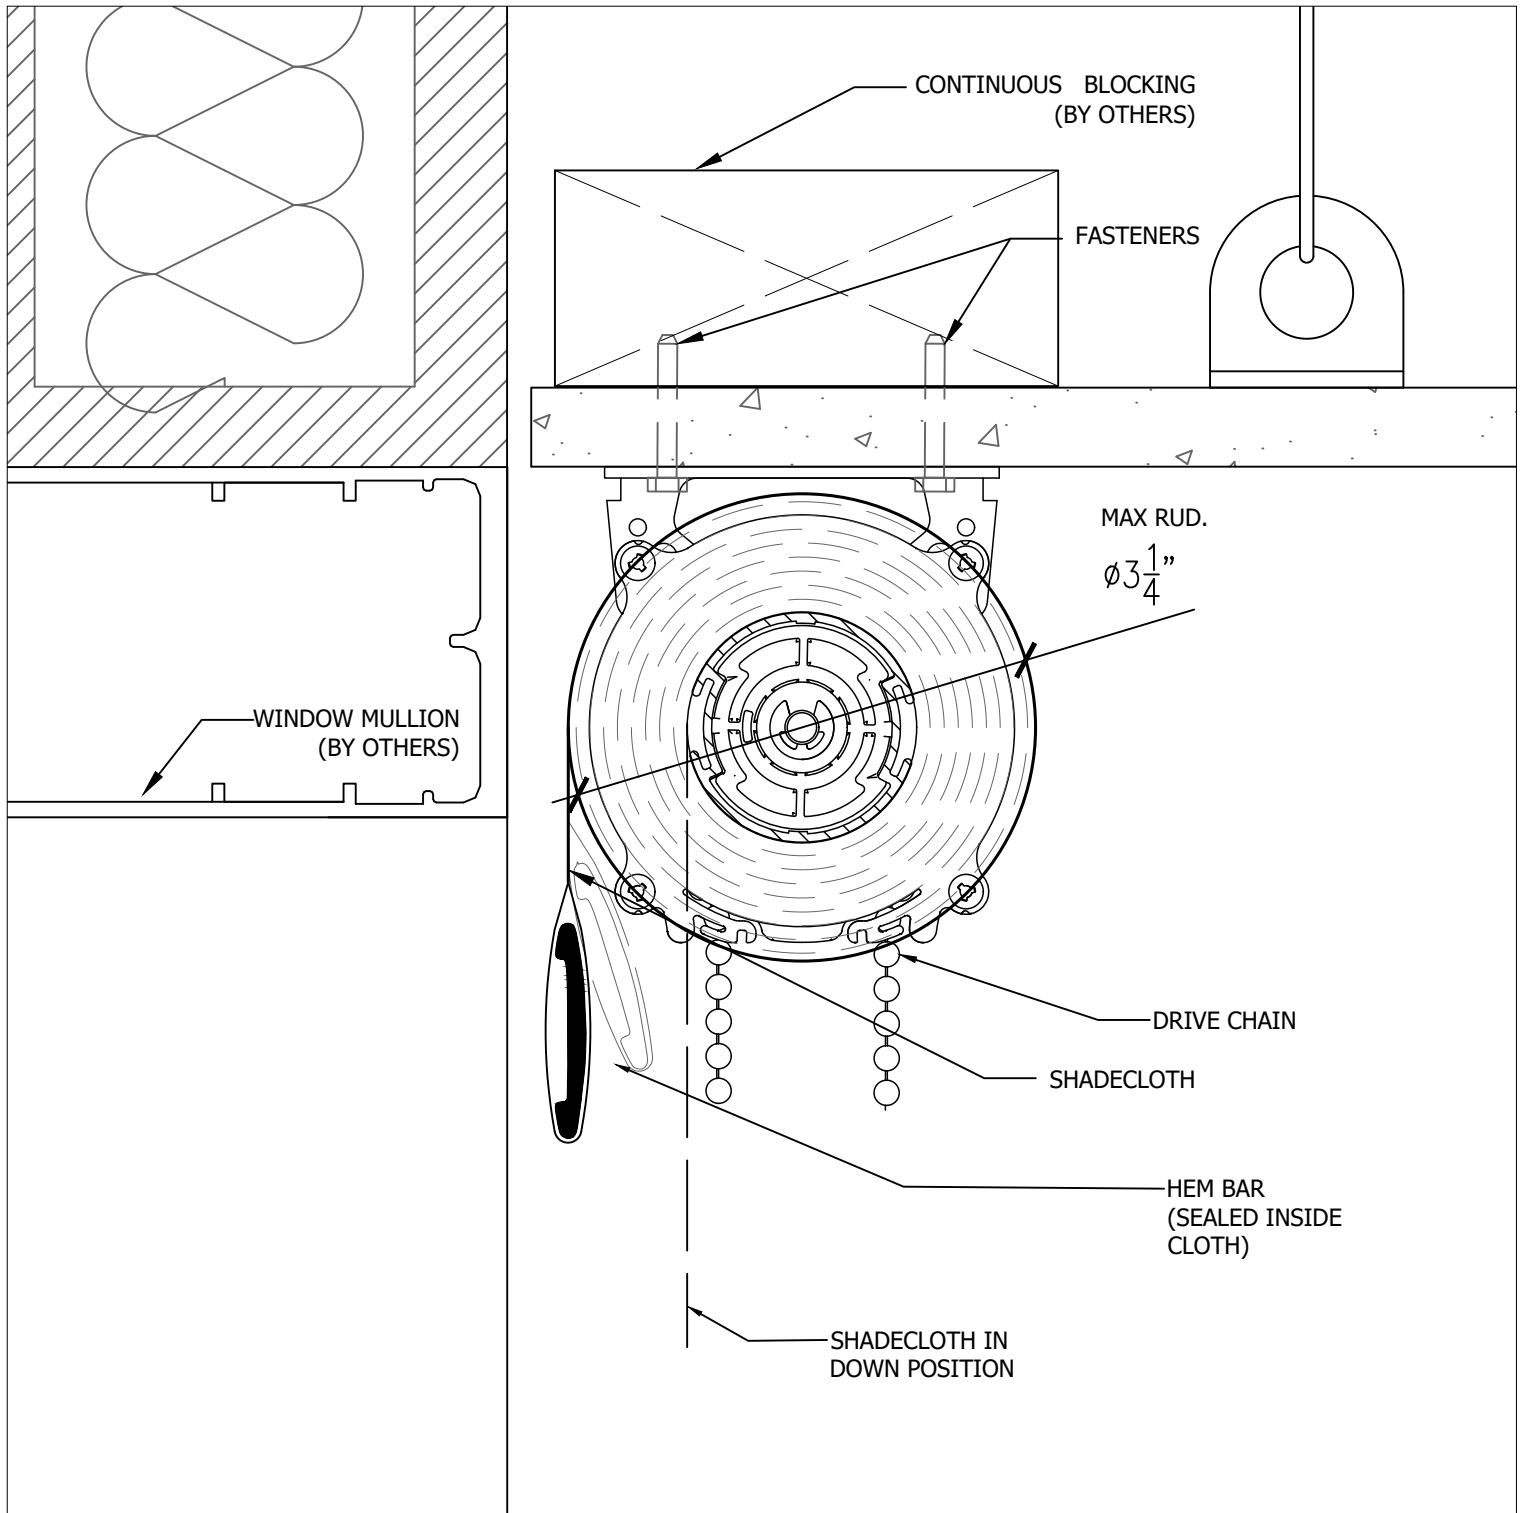

## Ceiling mount extended - no fascia

### SECTION AT WINDOW HEIGHT

SCALE 3/4 FULL SIZE