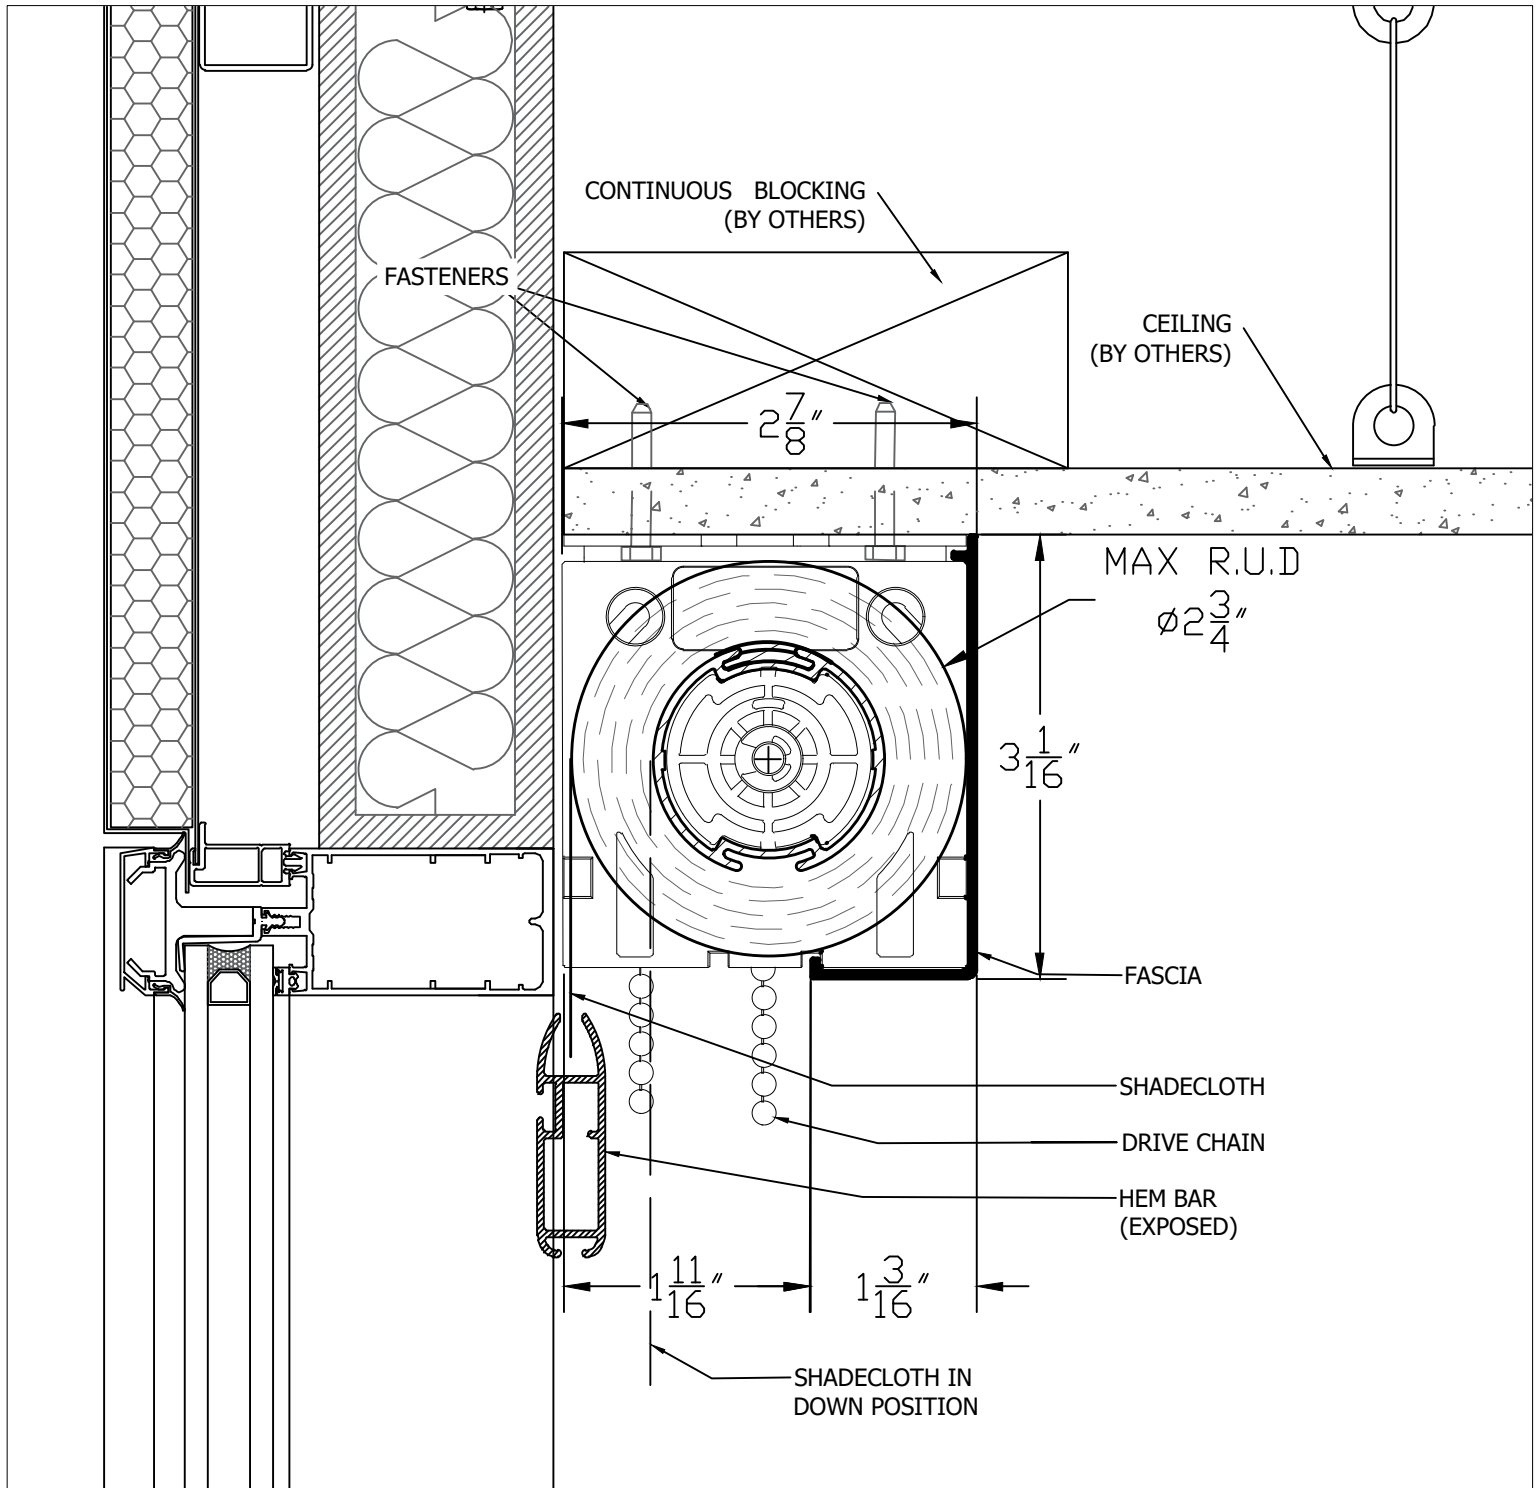

Ceiling mount - 3" fascia

SECTION AT WINDOW HEIGHT

SCALE 3/4 FULL SIZE