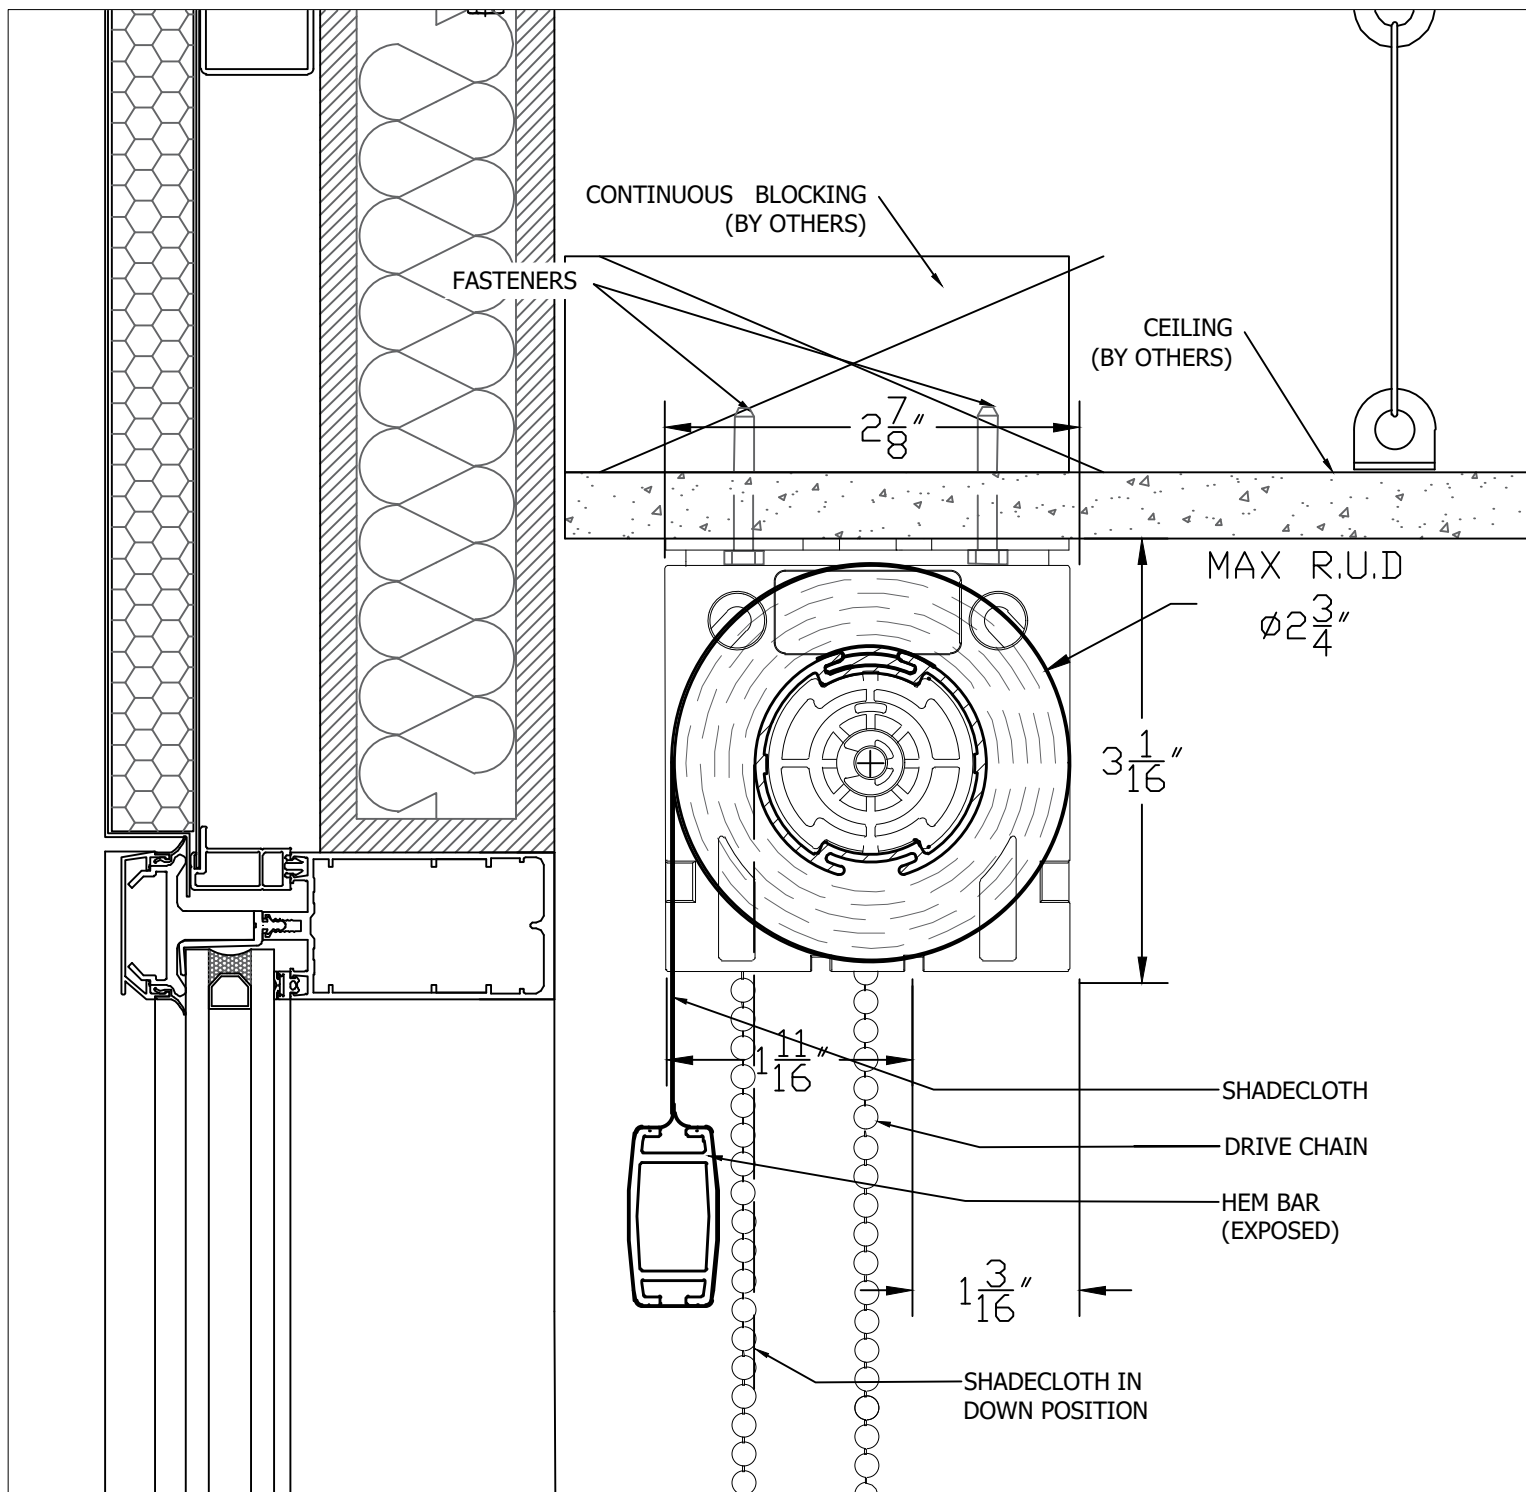

## Ceiling mount - 3" no fascia

### SECTION AT WINDOW HEIGHT

SCALE 3/4 FULL SIZE