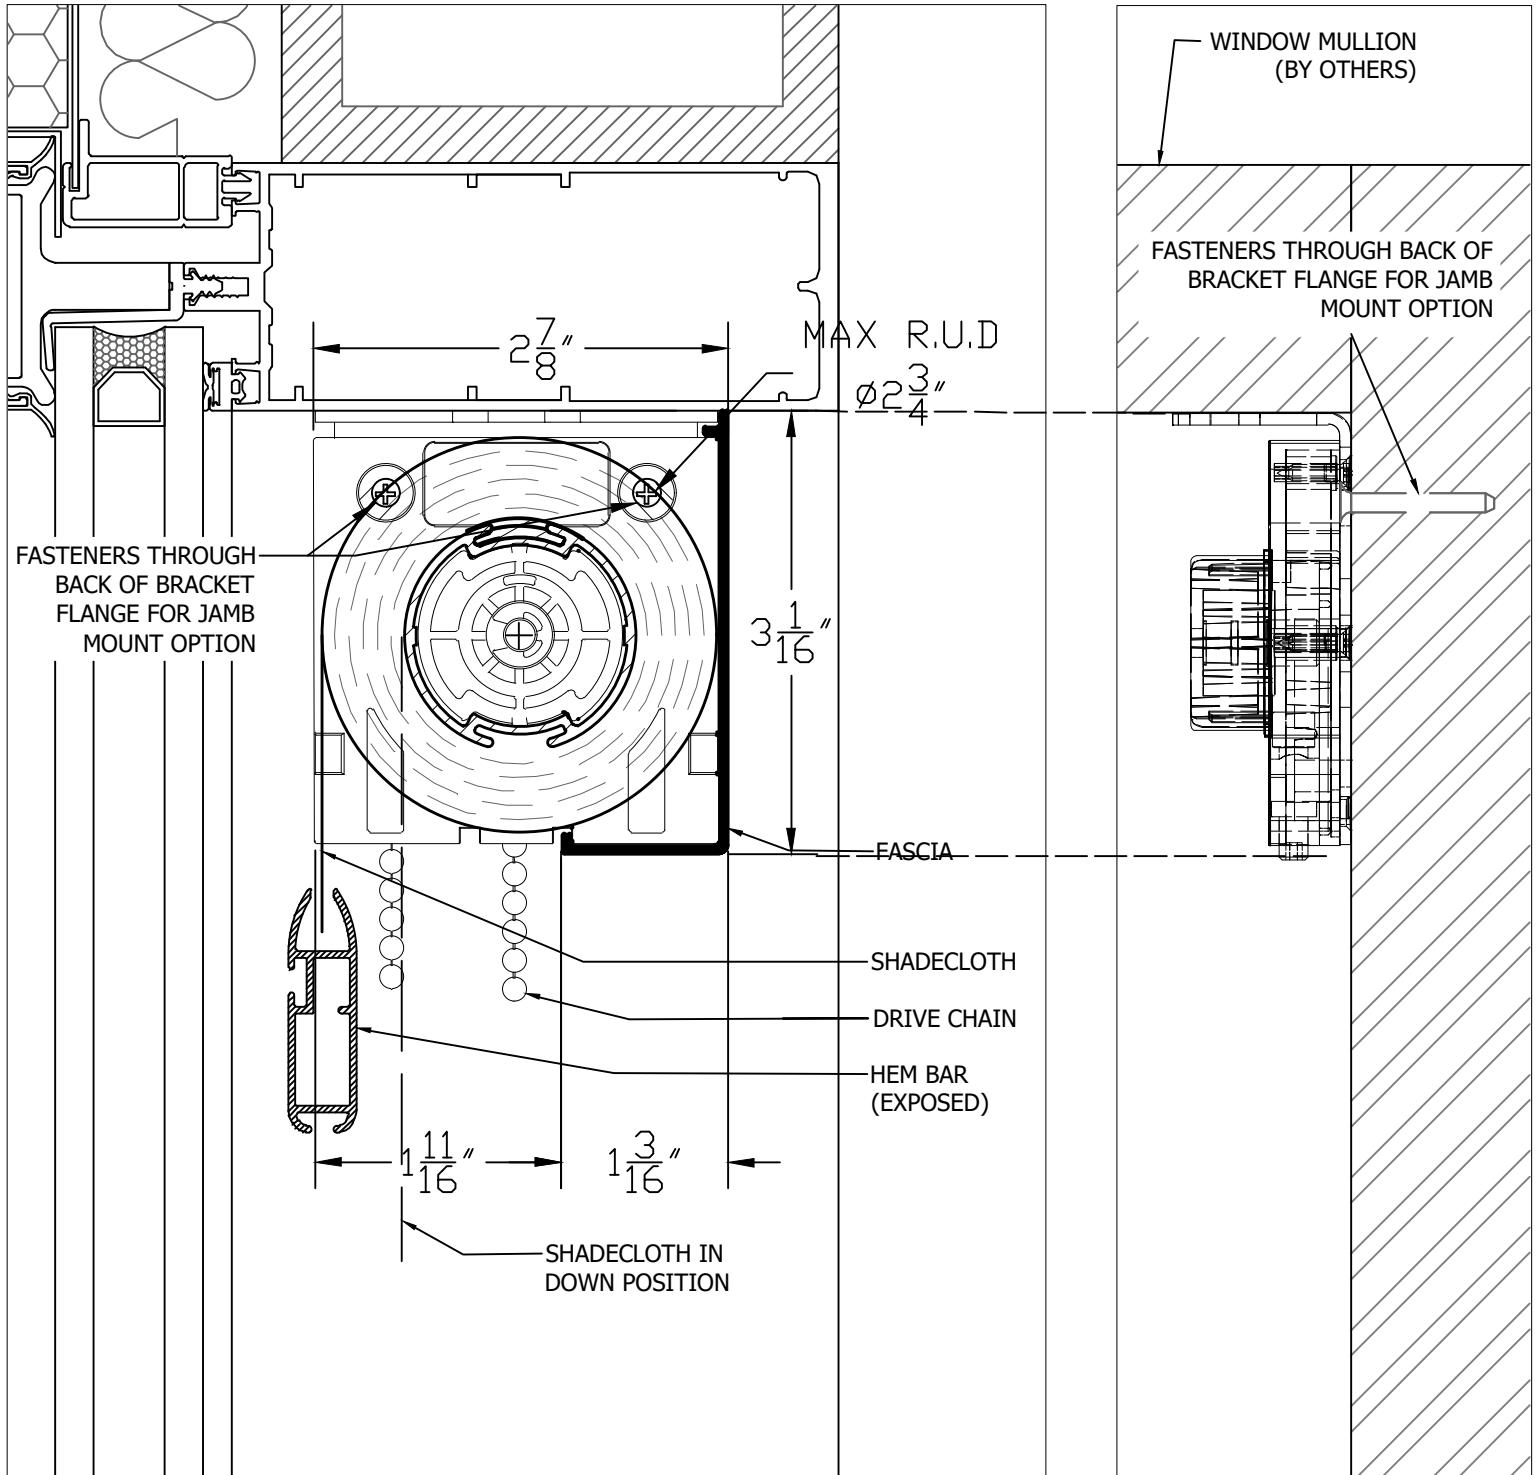

Ceiling mount - 3" fascia

Inside window frame

SECTION AT WINDOW HEIGHT

SCALE 3/4 FULL SIZE

FRONT VIEW

SCALE 3/4 FULL SIZE