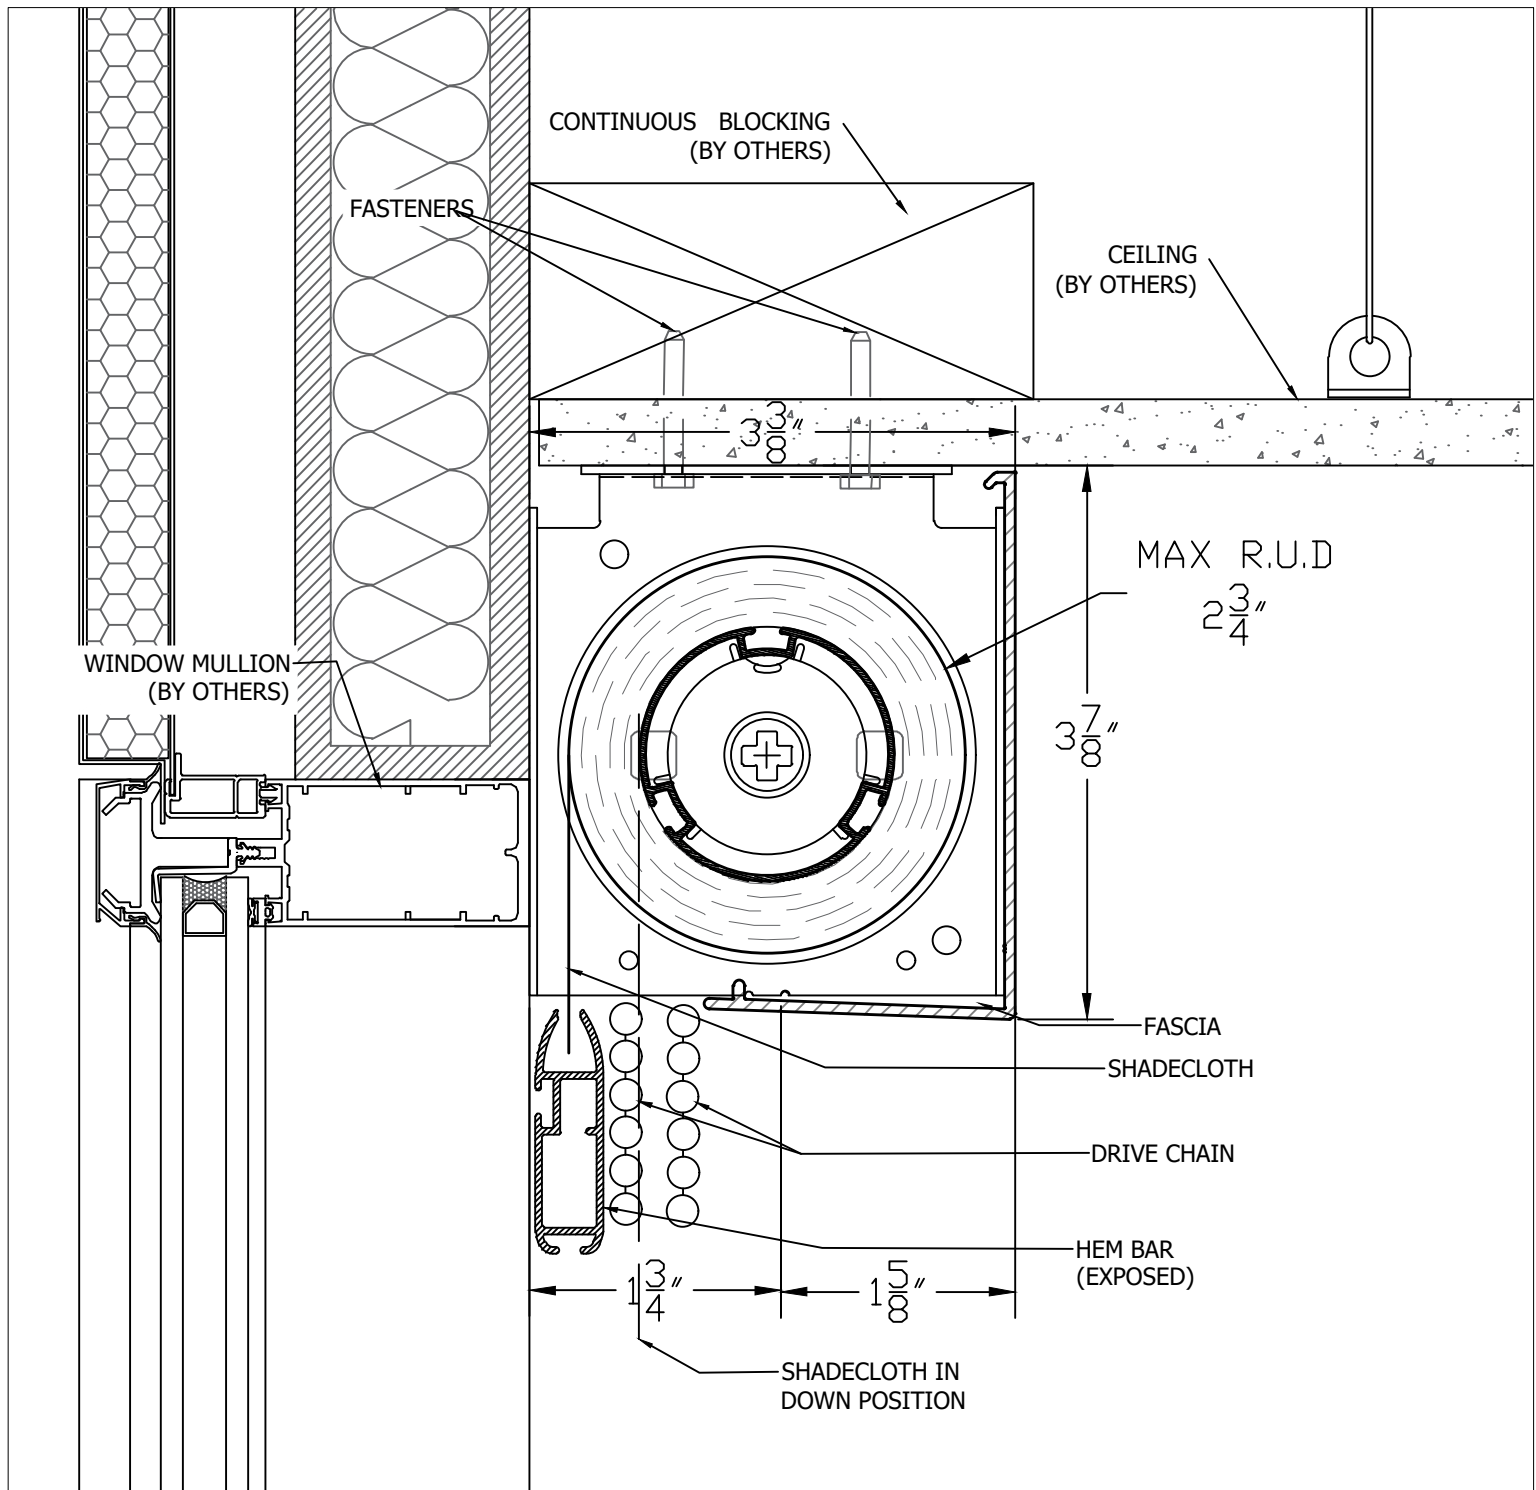

## Ceiling mount - 3" fascia

### SECTION AT WINDOW HEIGHT

SCALE 0.75