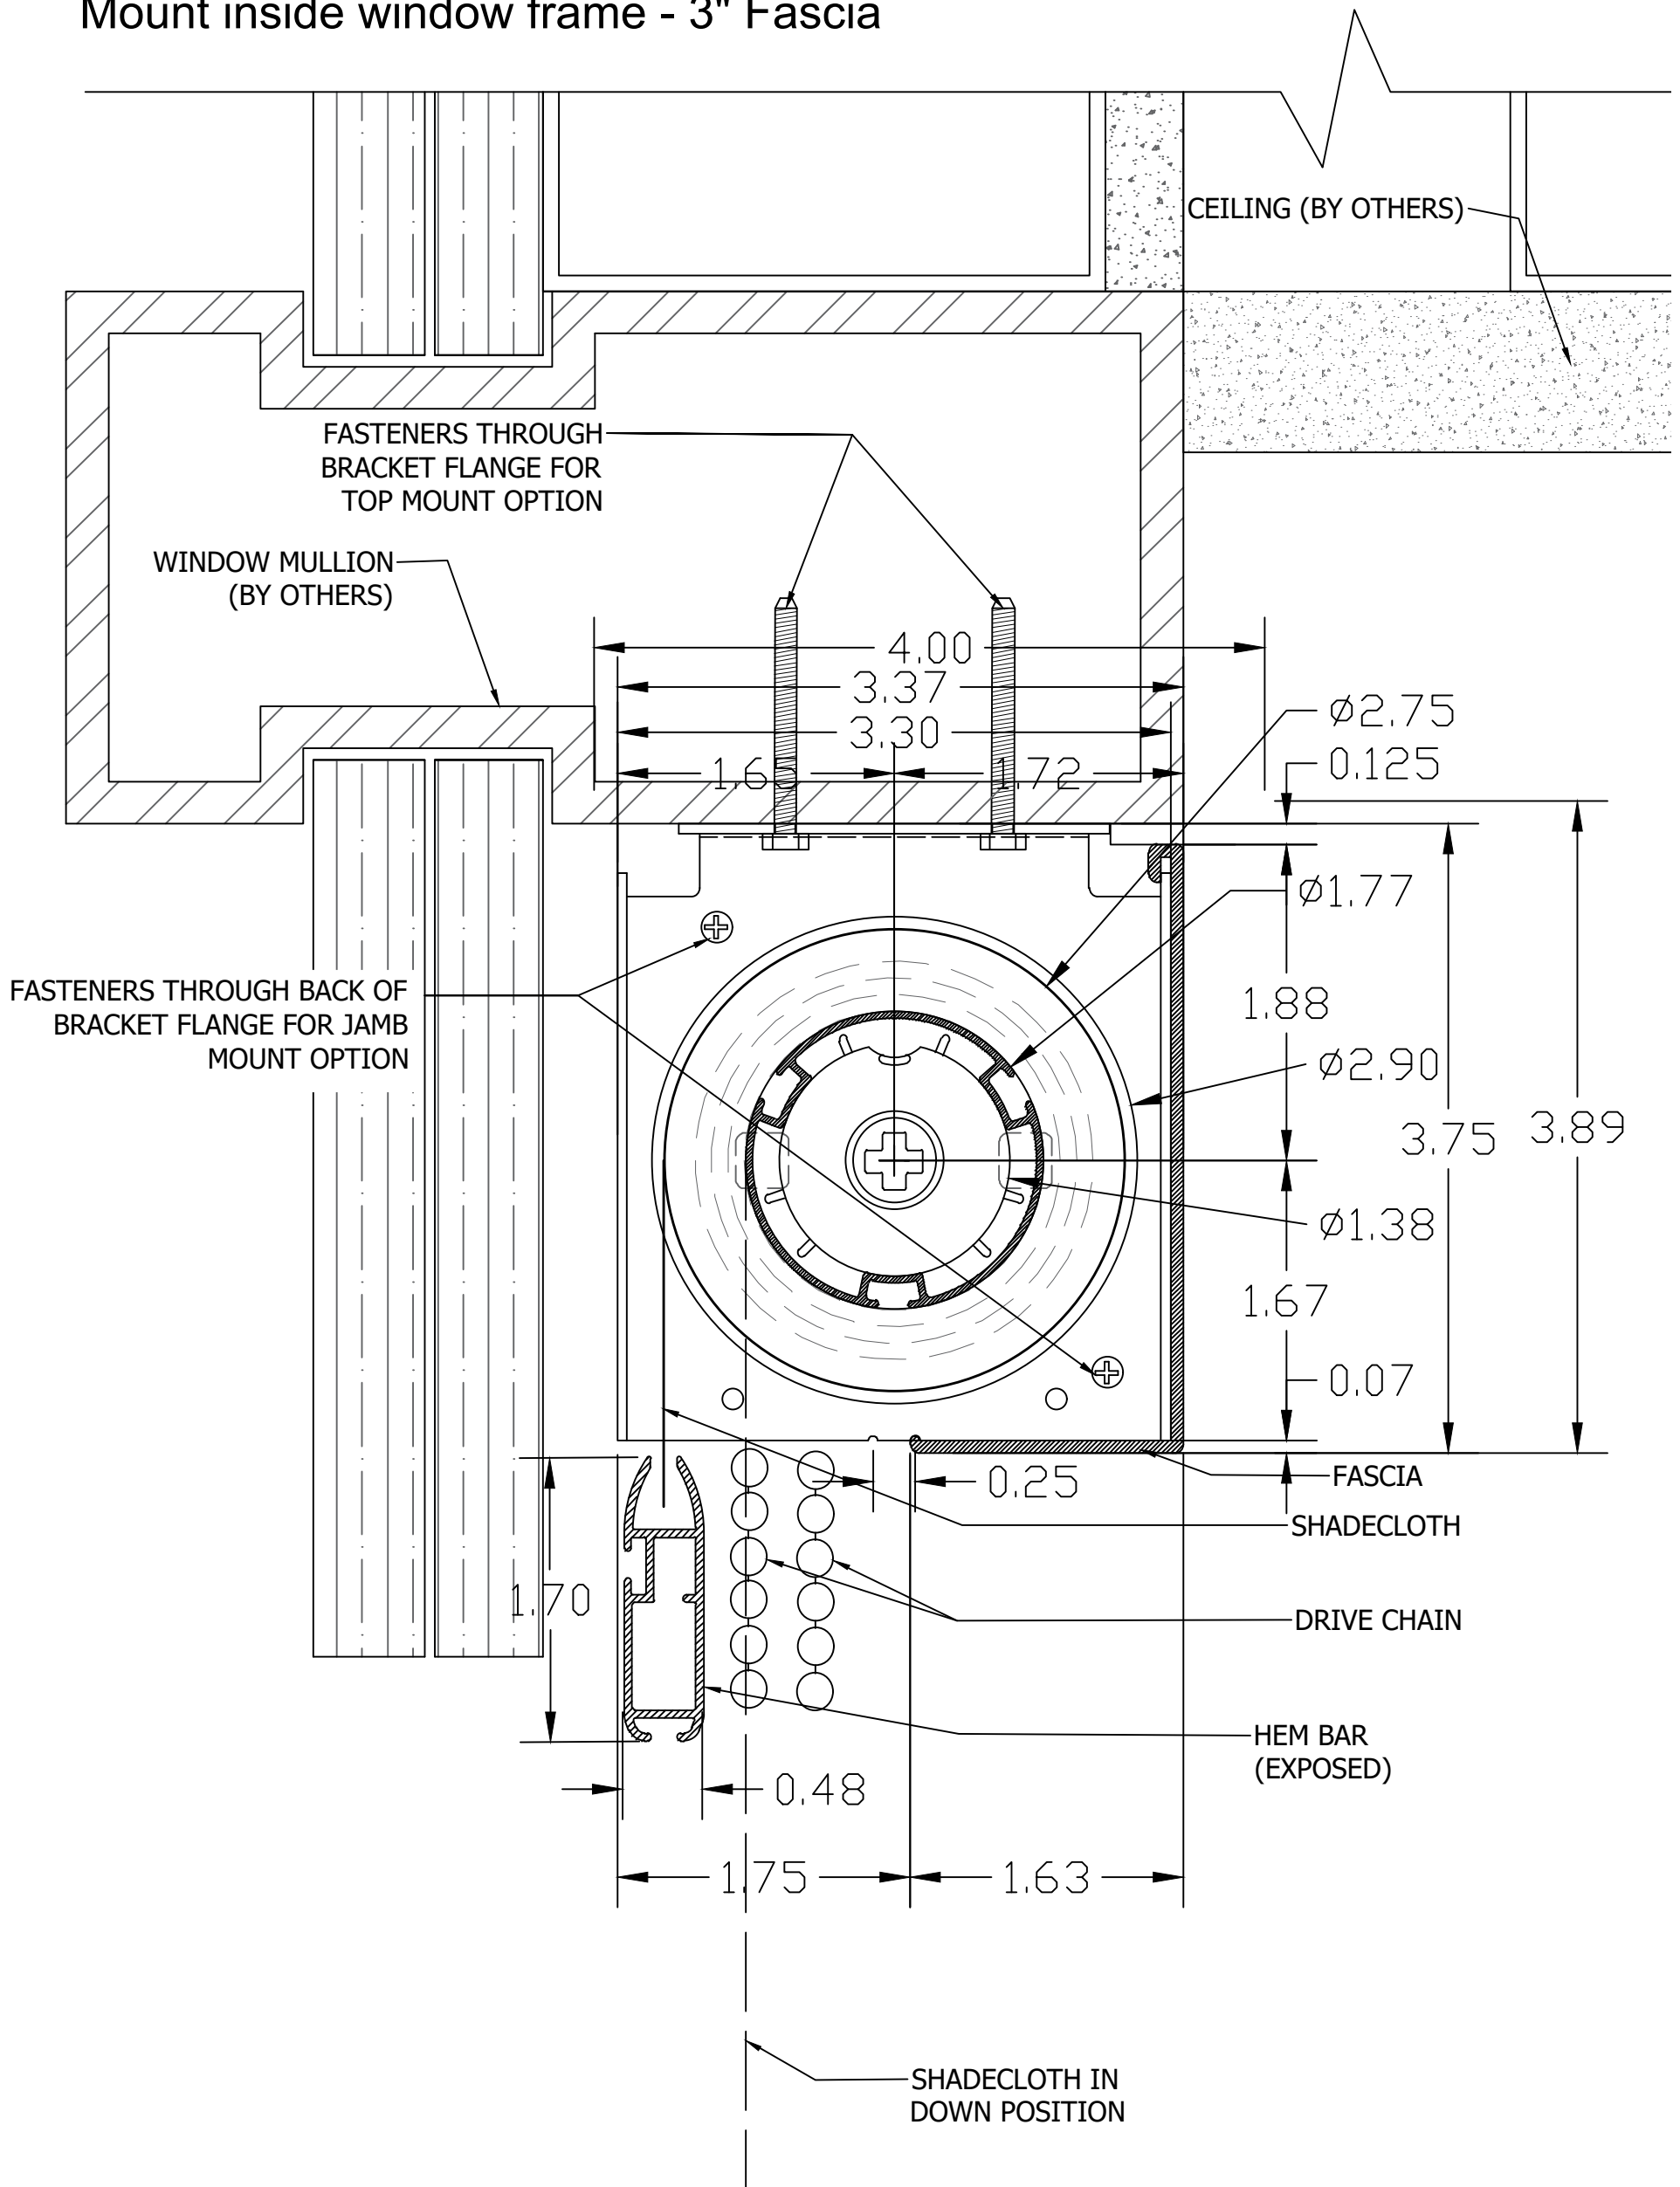

Salire 45

Mount inside window frame - 3" Fascia

Section at window head

SCALE 1:1