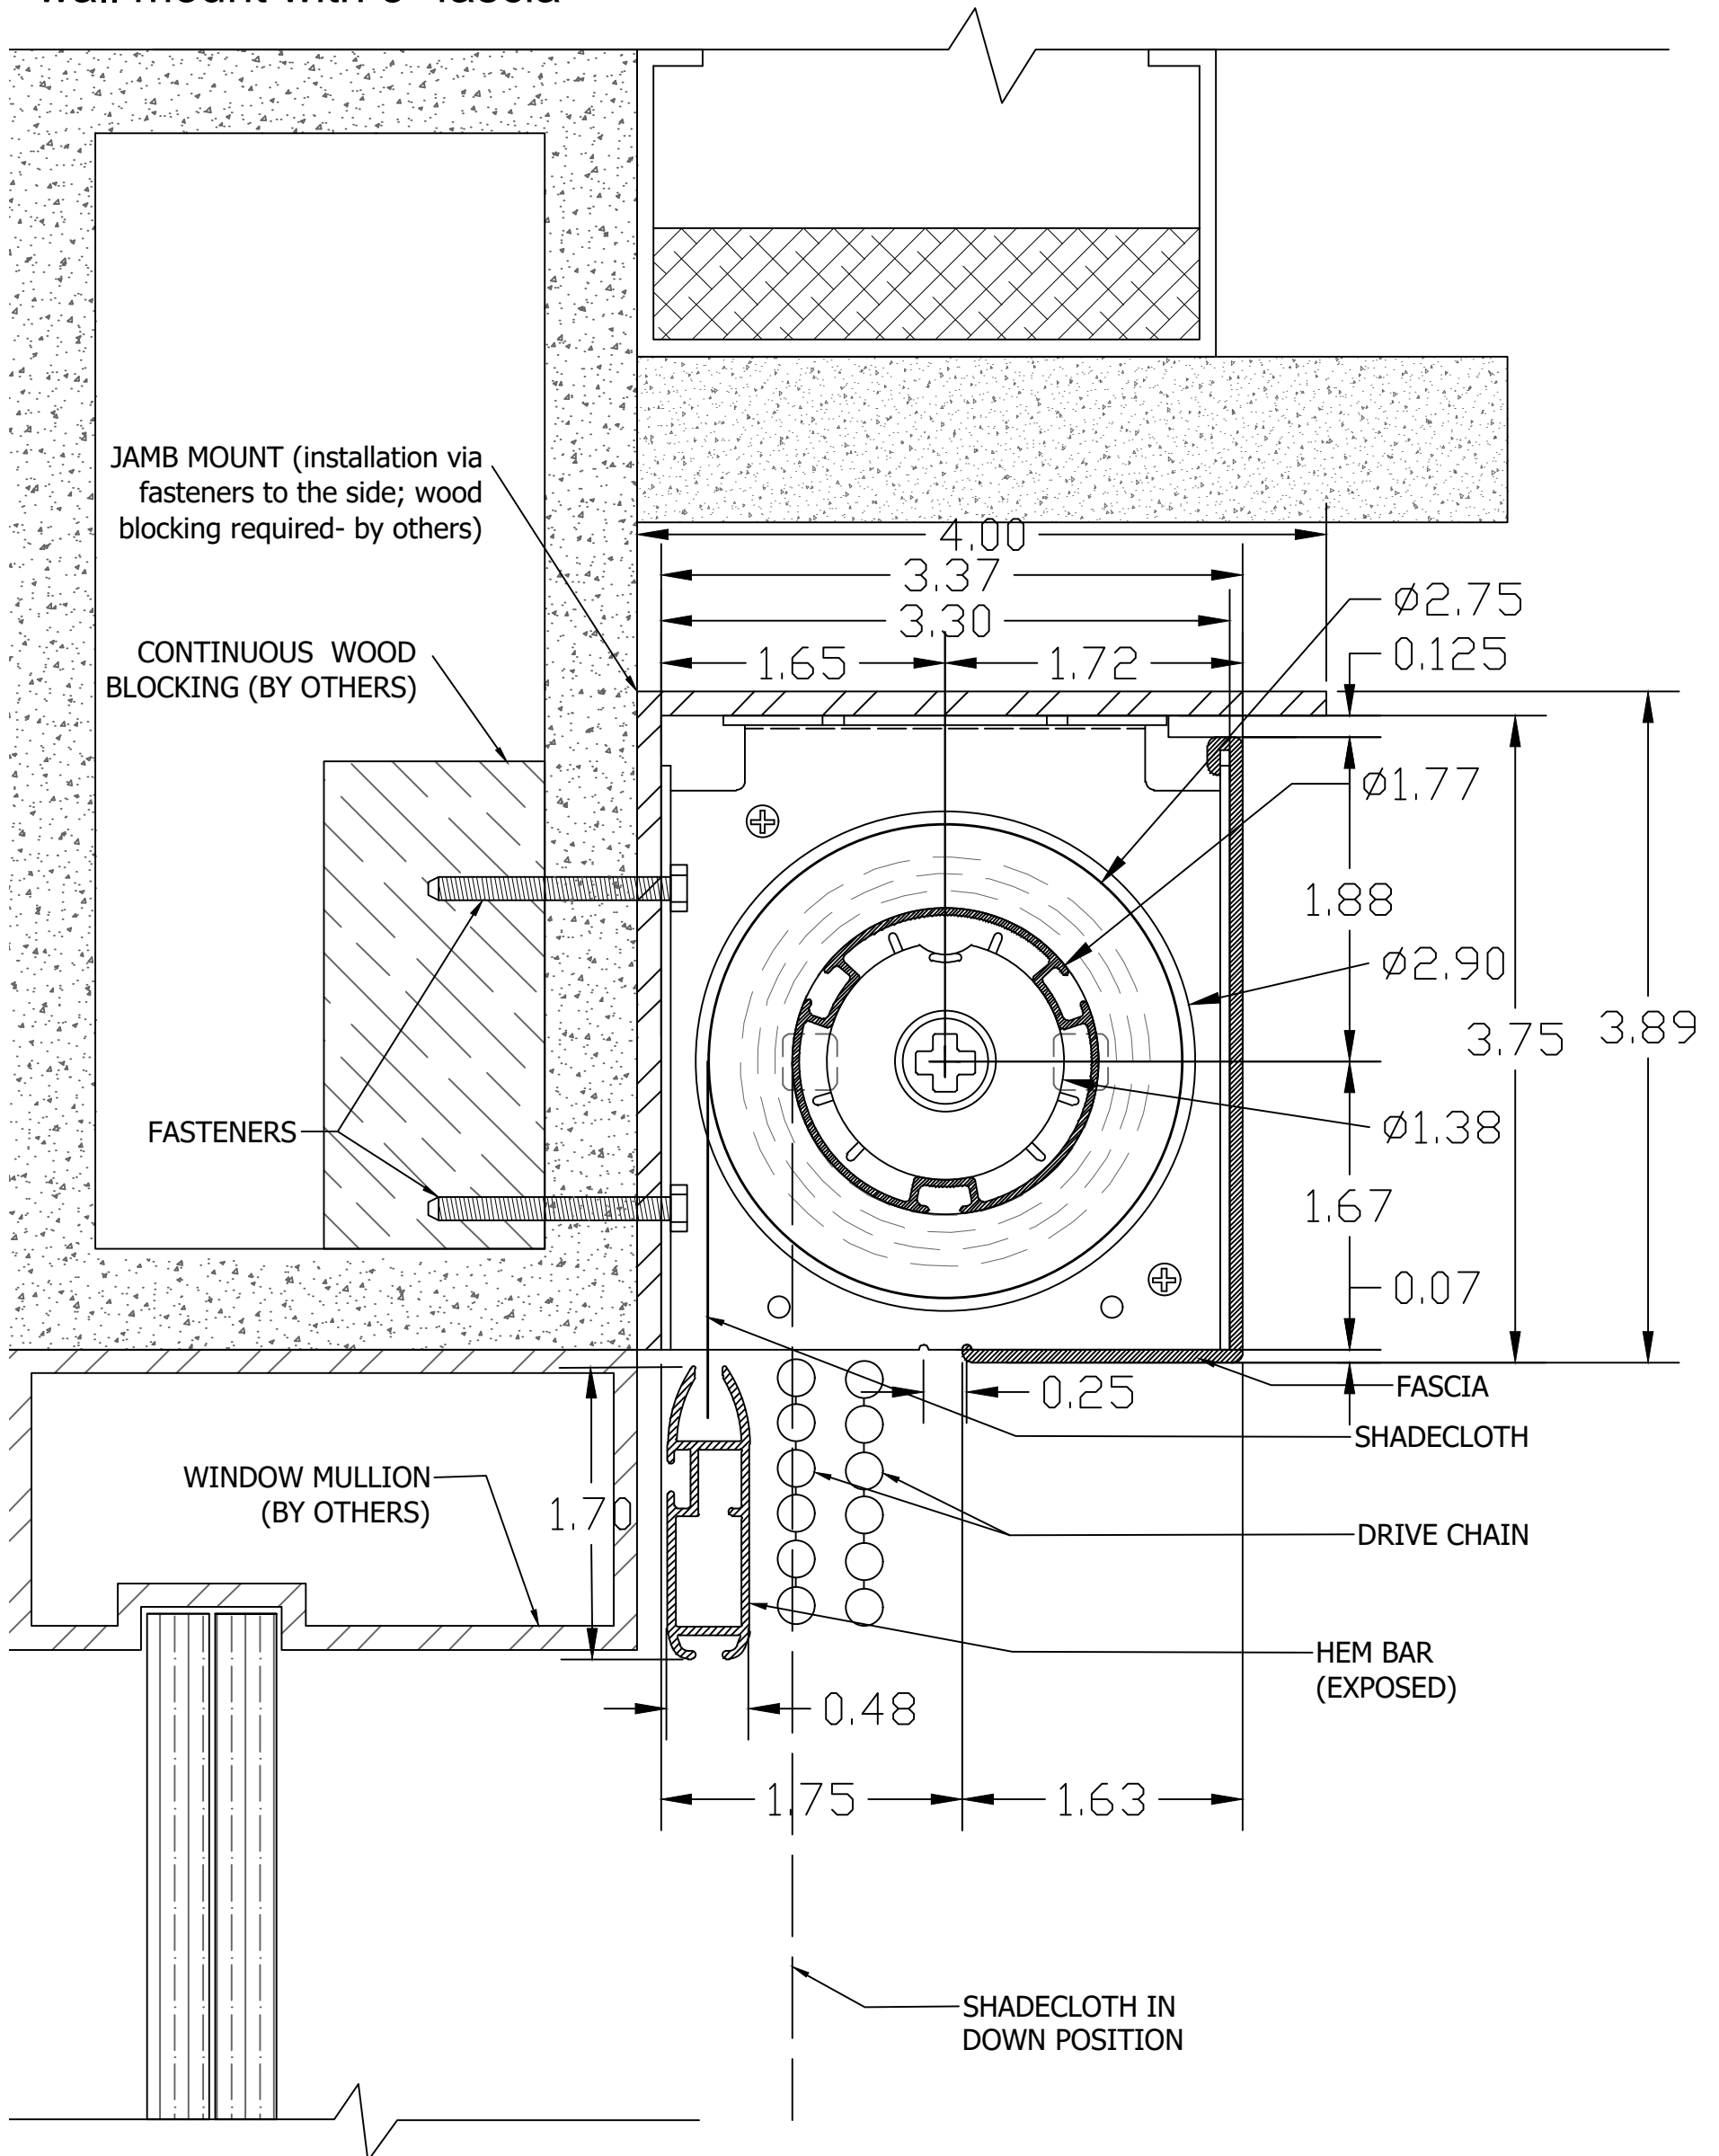

Salire 45

wall mount with 3" fascia

Section at window head

SCALE 1:1