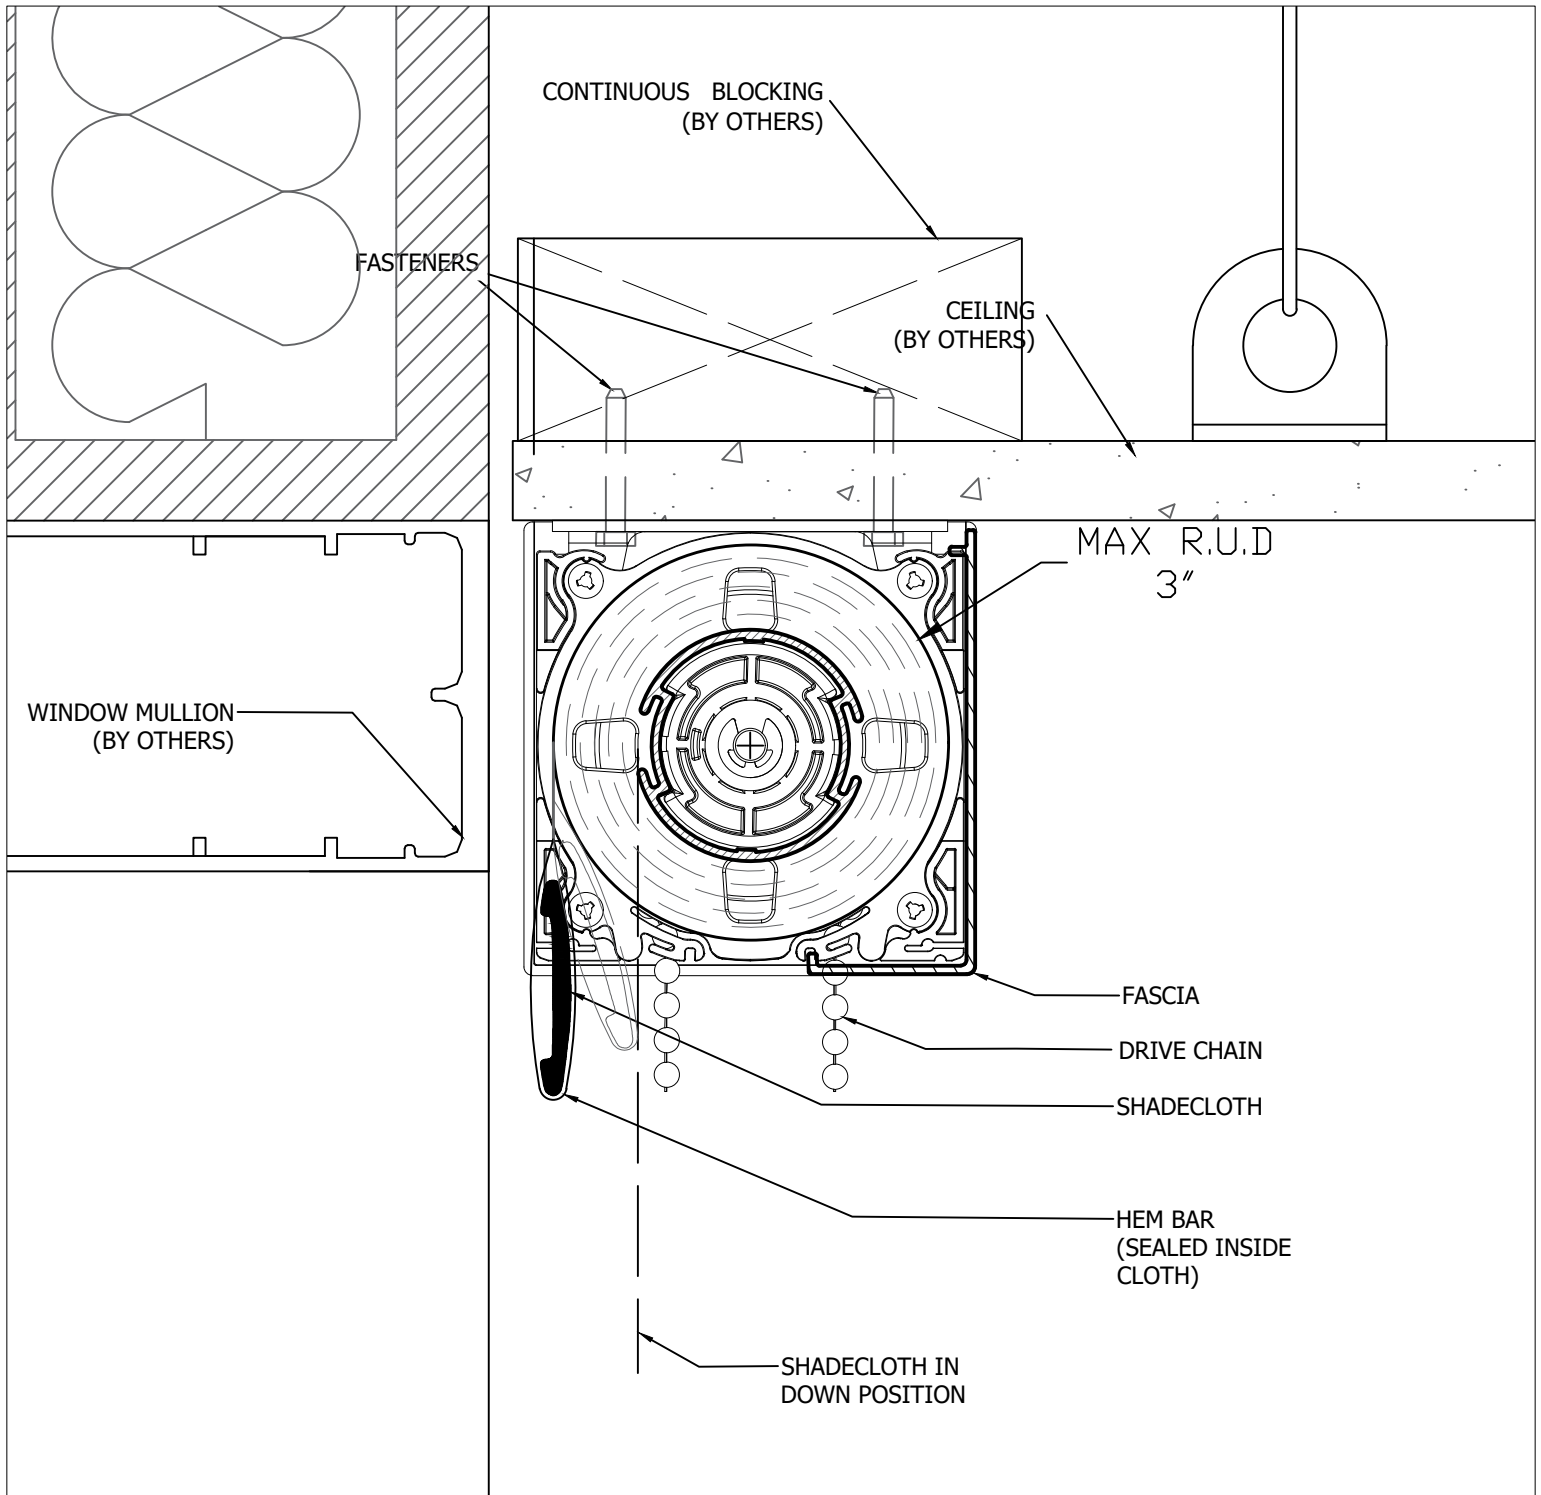

Ceiling mount - 3" fascia

SECTION AT WINDOW HEIGHT

SCALE 3/4 FULL SIZE