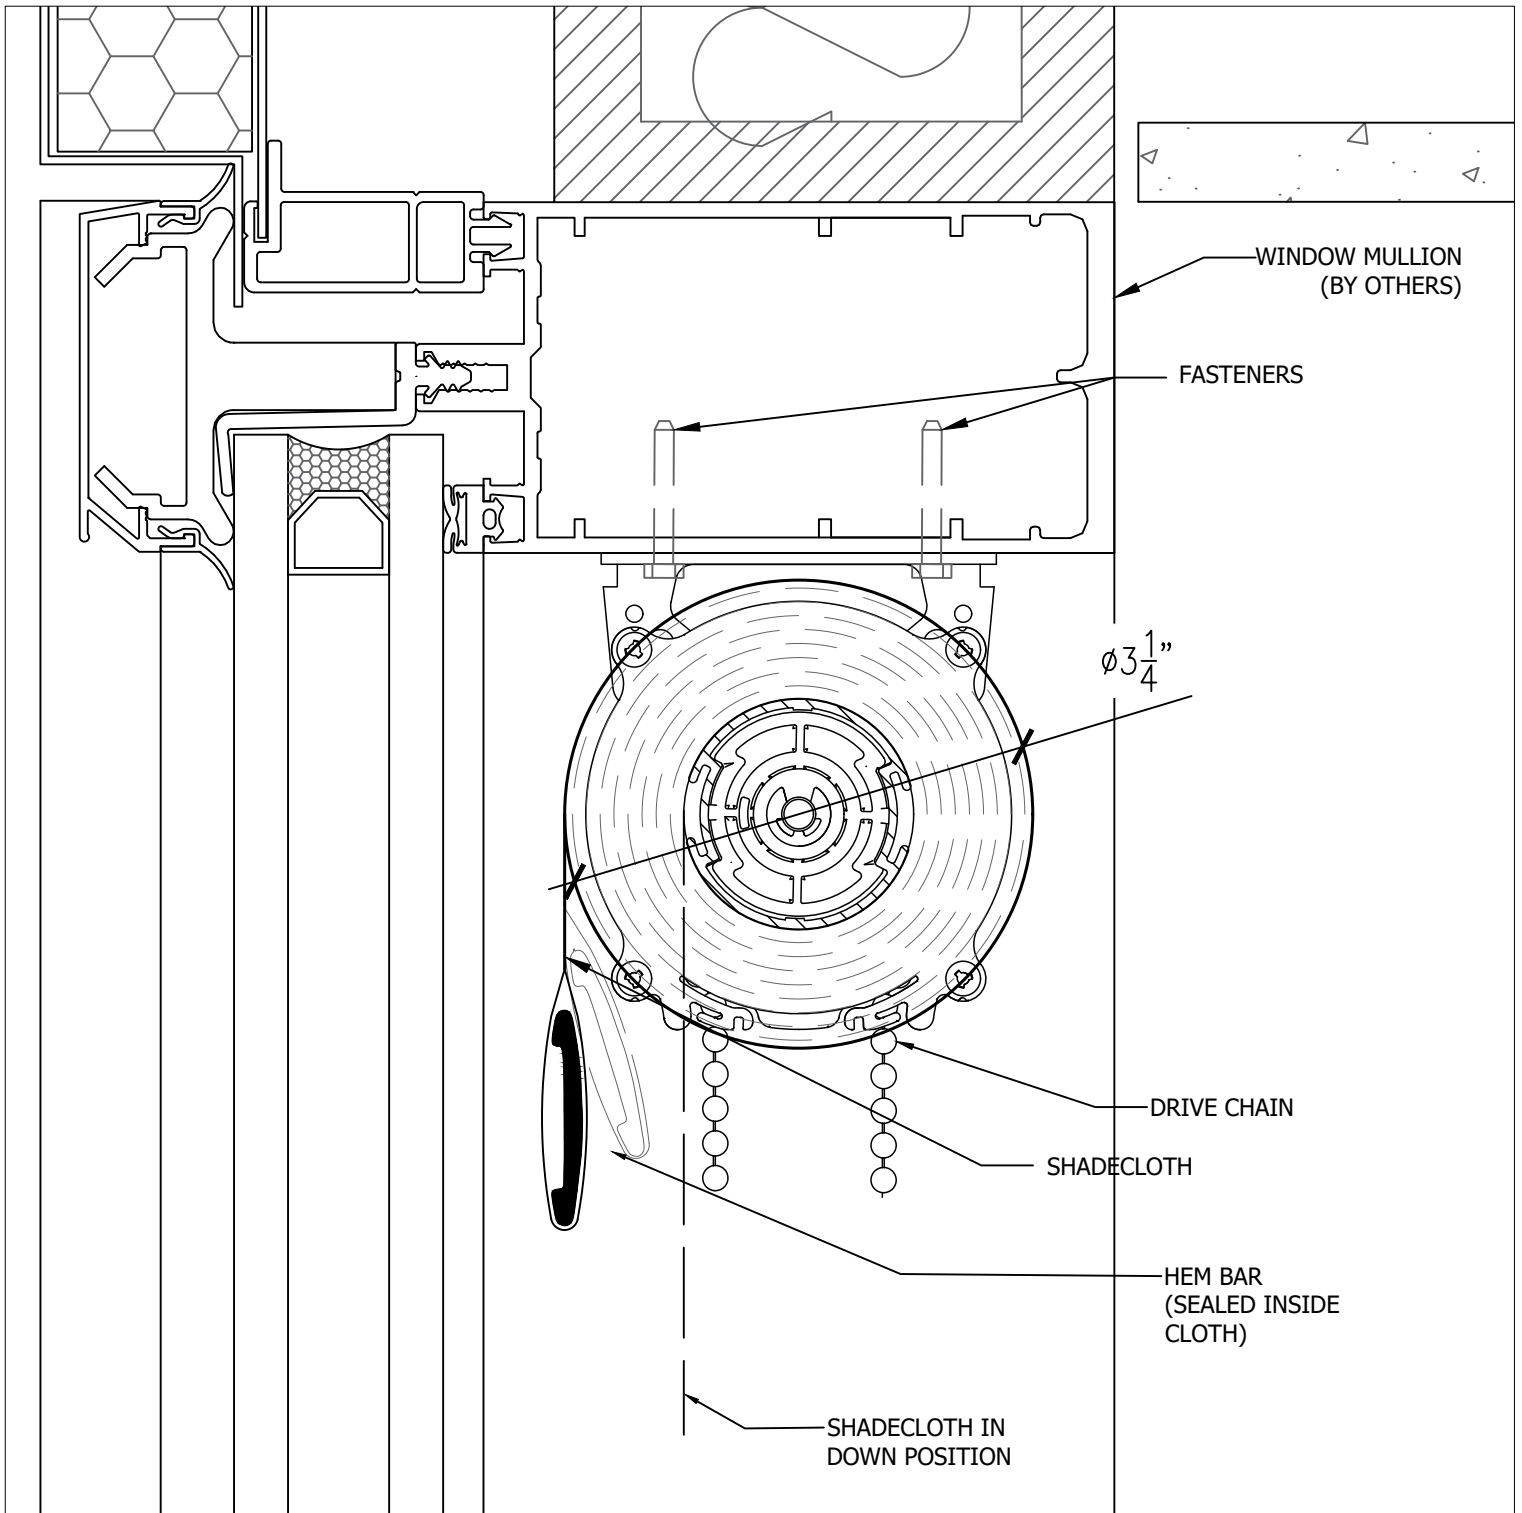

Inside window frame extended mount - no fascia

SECTION AT WINDOW HEIGHT

SCALE 3/4 FULL SIZE