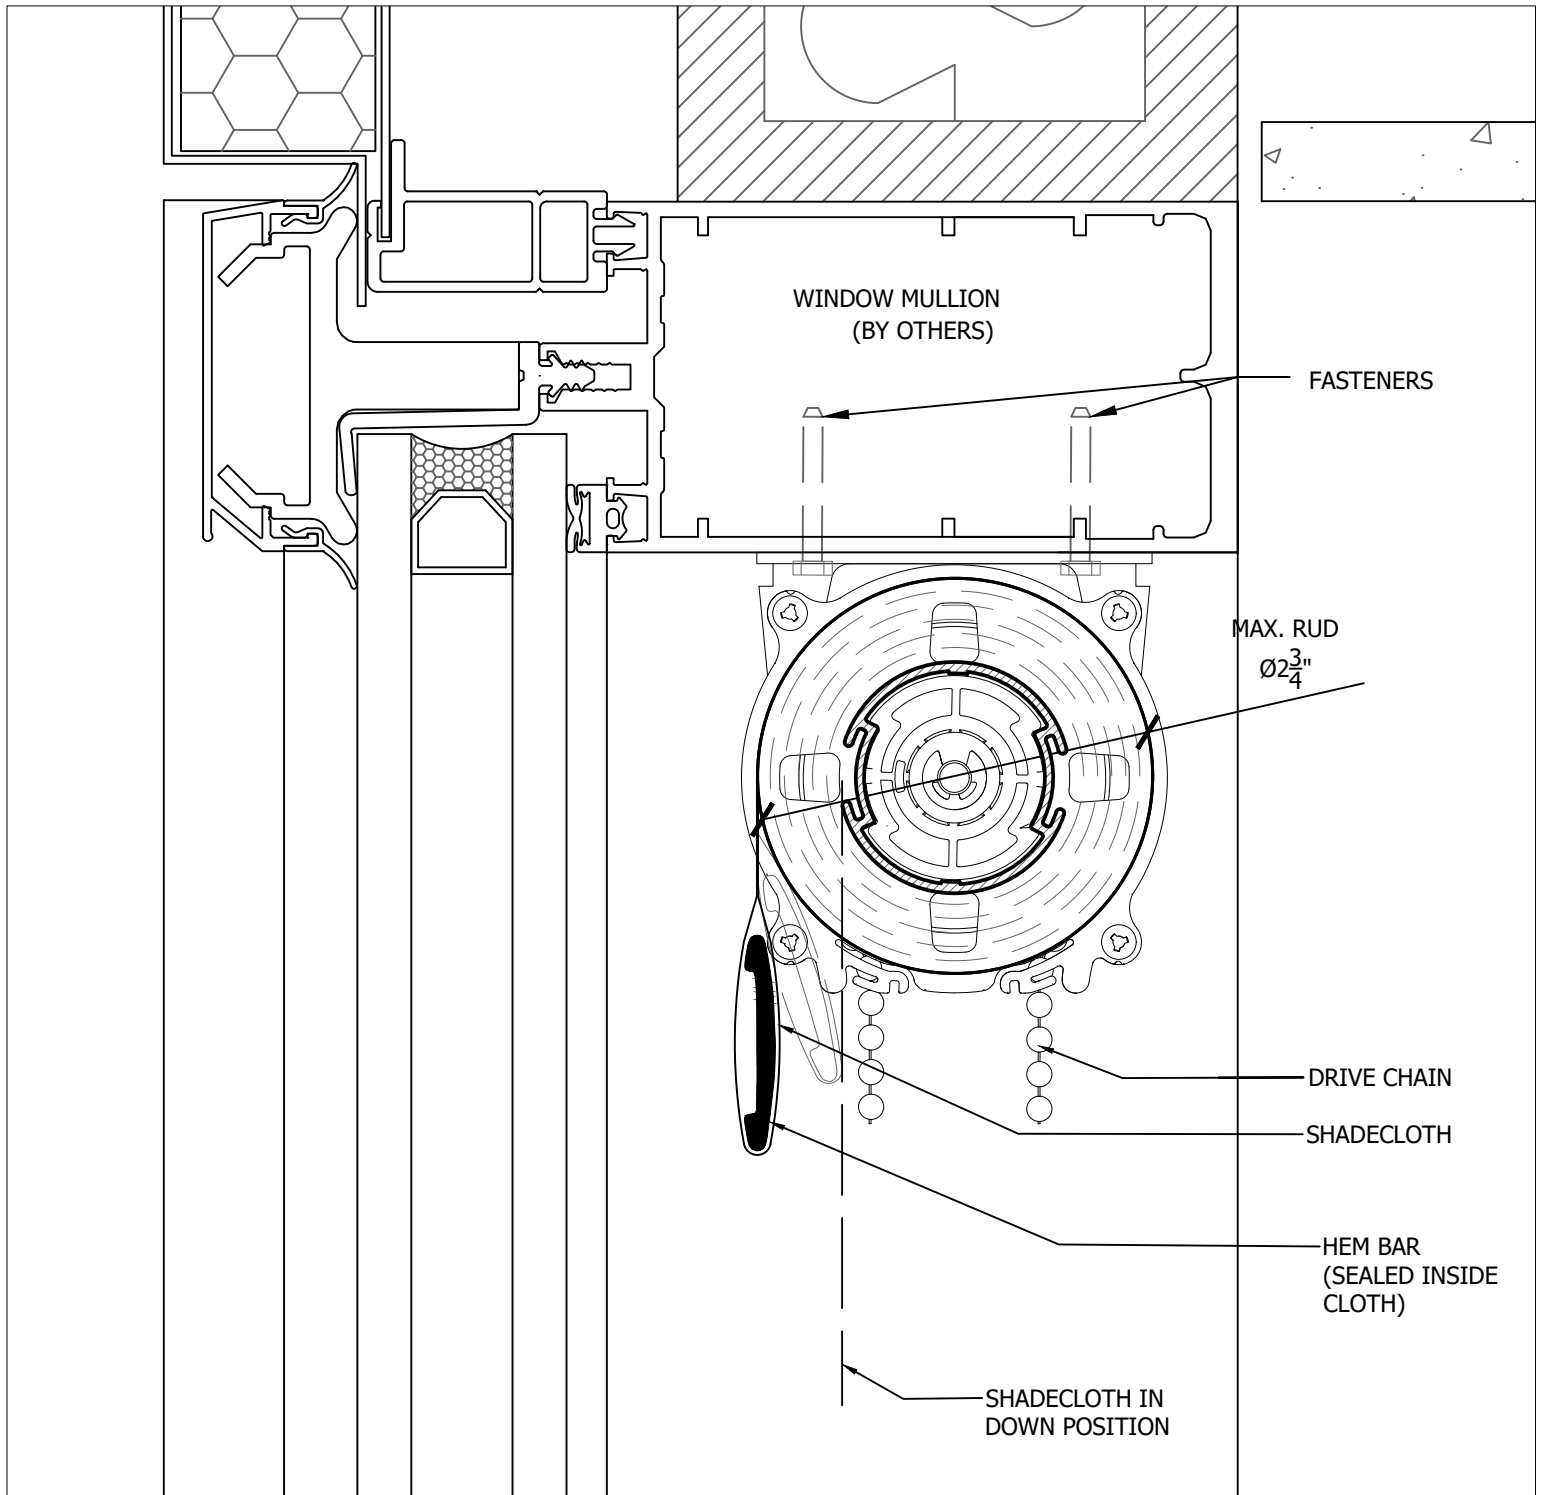

## Inside window frame - no fascia

### SECTION AT WINDOW HEIGHT

SCALE 3/4 FULL SIZE